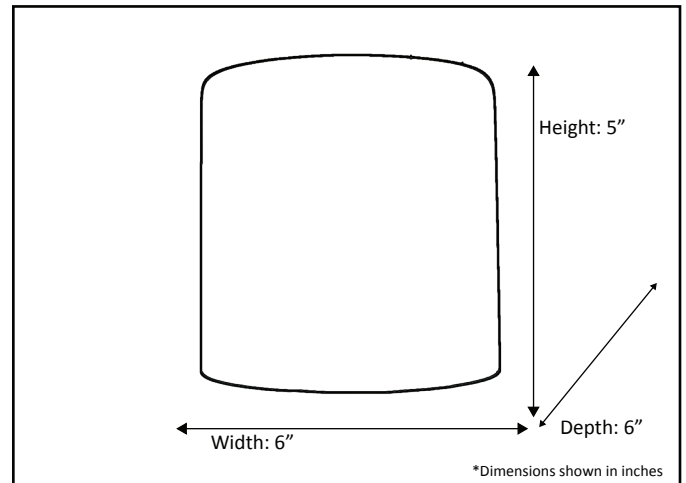

Model #	G-PRS-WH
Fixture Series	Glass Options
Glass Finish	White
Size	5" H x 6" W

Glass Shown: G-PRS-WH, White

*Lamps not included

HOMEnhancements.com / 1505-A Kelly Blvd., Carrollton, TX. 75006

Product specifications subject to change without notice.